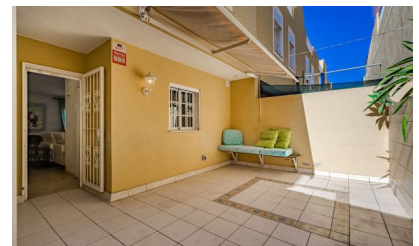

# TownHouse

359000.00

Adeje

 3

 3

 36m<sup>2</sup>

 164m<sup>2</sup>

Codigo / Code: **953**