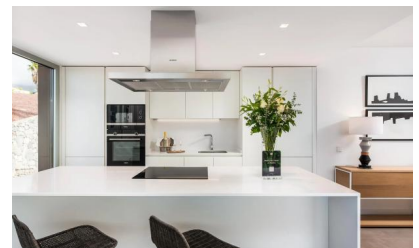

Apartment

1333000.00

Guia de Isora

 3

 3

 92m²

 197m²

Codigo / Code: **TPS3341**